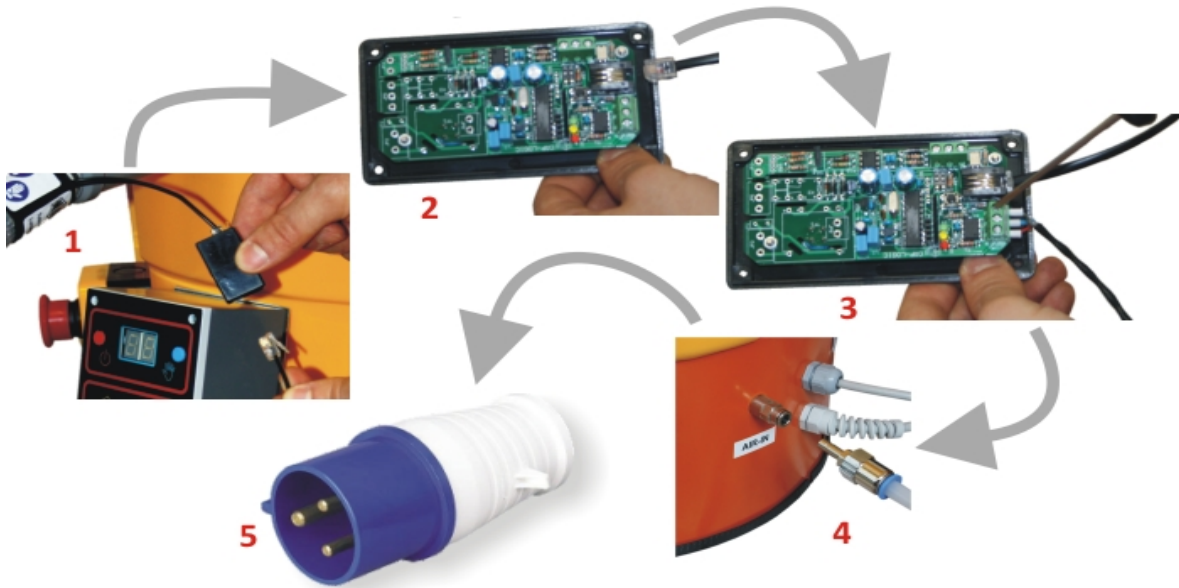

Automatic feeder for glue granules EASY-CHARGE

Written by emmecci

Sunday, 29 April 2007 23:33 - Last Updated Tuesday, 23 September 2014 16:40

You can find the complete EASY-CHARGE technical manual in PDF format on the website. EASY-CHARGE documentation available online.

[Technical brochure](#)

[The EASY-CHARGE world](#)

[Why EASY-CHARGE?](#)

[Installation of EASY-CHARGE (15.1MB)](#) (Requires

[Power Point viewer](#))

[Operation of EASY-CHARGE (1.66MB)](#) (Requires

[Power Point viewer](#))

[TECNICA VDA EASY-CHARGE](#) (Order Management V2.3)

Between 100 and 240 V ac (only feeding phase) Hot-Melt systems and adaptable to particular diff

THE OPTIONAL: