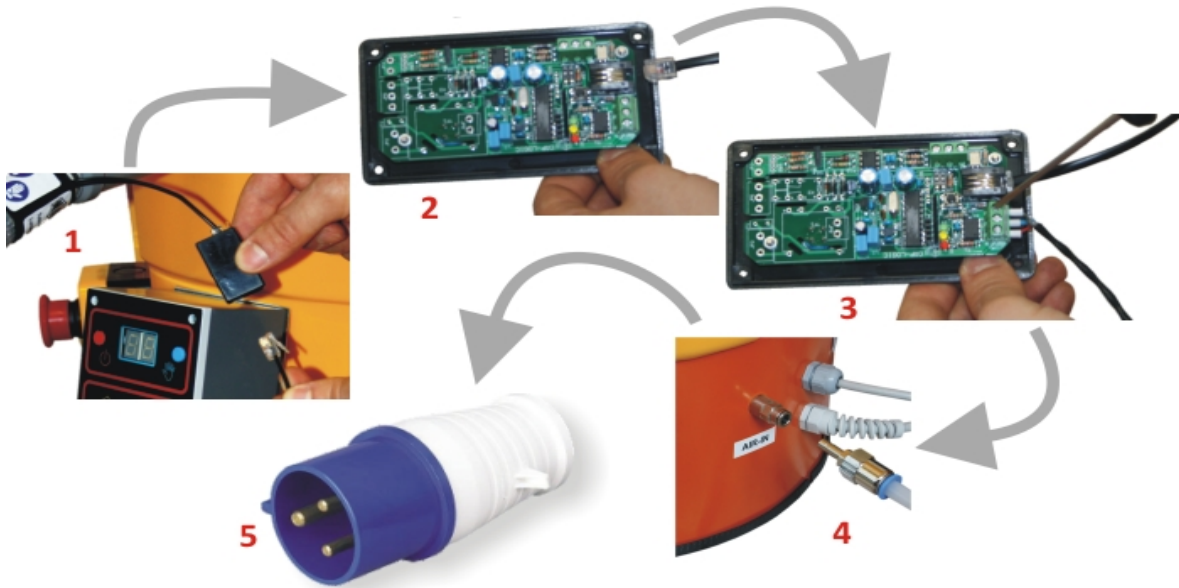

Automatic feeder for glue granules EASY-CHARGE

Written by emmecci

Sunday, 29 April 2007 23:33 - Last Updated Tuesday, 23 September 2014 16:40

You can find the complete EASY-CHARGE technical manual in PDF format on the emmecci website. The EASY-CHARGE documentation is available in English, Spanish, Italian, French, German, Chinese, Japanese, Korean, Russian, Arabic, Hindi, Vietnamese, Thai, Indonesian, Malay, and Turkish.

[Technical brochure](#)

[The EASY-CHARGE world](#)

[Why EASY-CHARGE?](#)

[Installation of EASY-CHARGE (15.1MB)](#) (Requires

[Power Point viewer](#))

[Operation of EASY-CHARGE (1.66MB)](#) (Requires

[Power Point viewer](#))

[TECNICA VDA EASY-CHARGE](#) (Order Management V2.3)

Between 100 and 240 V ac (only feeding phase)
Hot-Melt systems and adaptable to particular diff